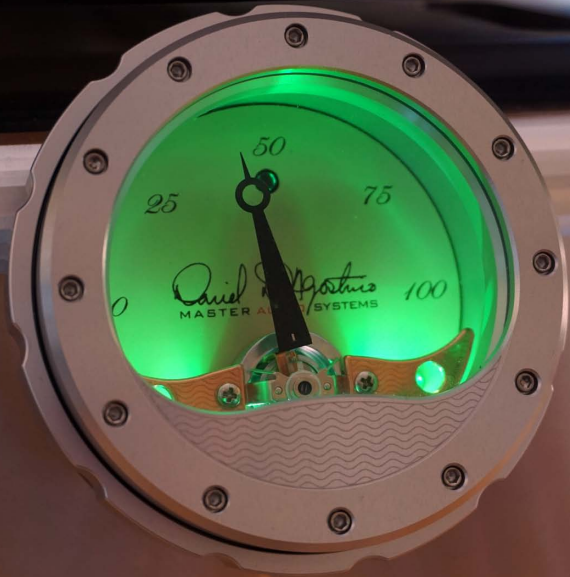

dCS AUDIO

BM

A black, cylindrical speaker is shown from a low angle, resting on a light-colored wooden floor. The speaker is supported by a chrome-plated metal base that features four black, cylindrical feet. A small, rectangular label is affixed to the front of the speaker, displaying a white circle with a smaller white circle inside, and the word "MARTEN" printed below it. The lighting is bright, casting soft shadows on the floor.

○
MARTEN

Dan
D'Agostino

STEREO
MONO
DUAL MONO
DUAL MONO
DUAL MONO
DUAL MONO
DUAL MONO
DUAL MONO

POWER
POWER

Denon
DBP-100

25

50

75