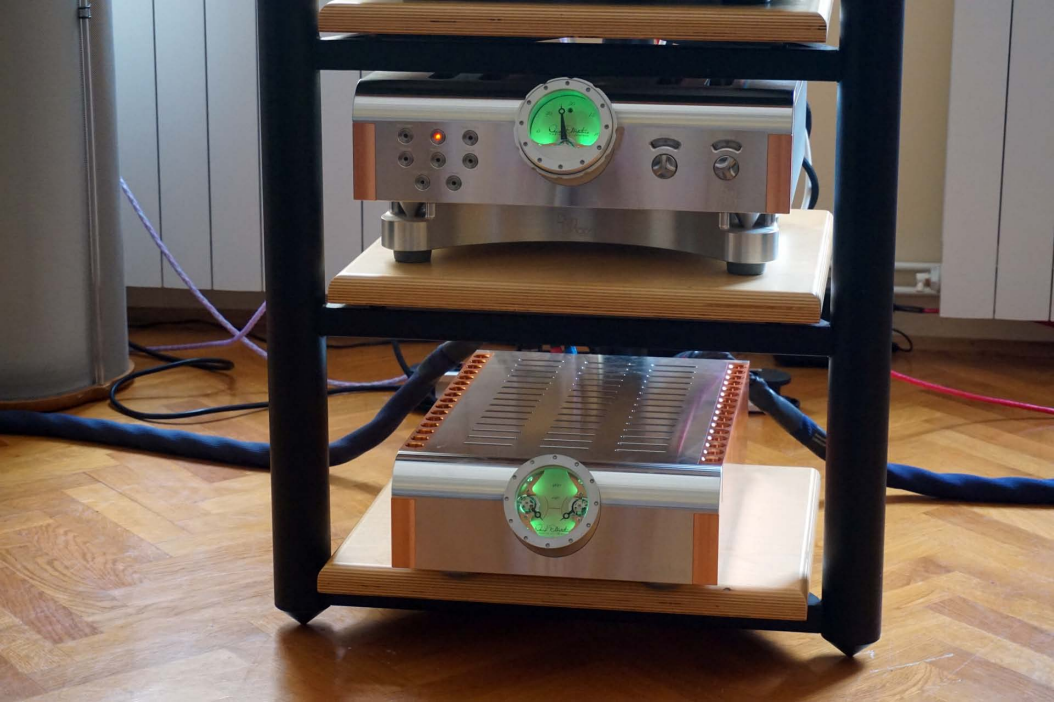

dCS AUDIO

BM

A black, cylindrical speaker is shown from a low angle, resting on a light-colored wooden floor. The speaker is supported by a chrome-plated metal base that features four black, cylindrical feet. A small, rectangular label is affixed to the front of the speaker, displaying a white circle with a smaller white circle inside, and the word "MARTEN" printed below it. The lighting is bright, casting soft shadows on the floor.

○
MARTEN

Dan
D'Agostino

STEREO
MONO
DUAL MONO
DUAL MONO
DUAL MONO
DUAL MONO
DUAL MONO
DUAL MONO

POWER
POWER

Denon
DBP-100

25

50

75